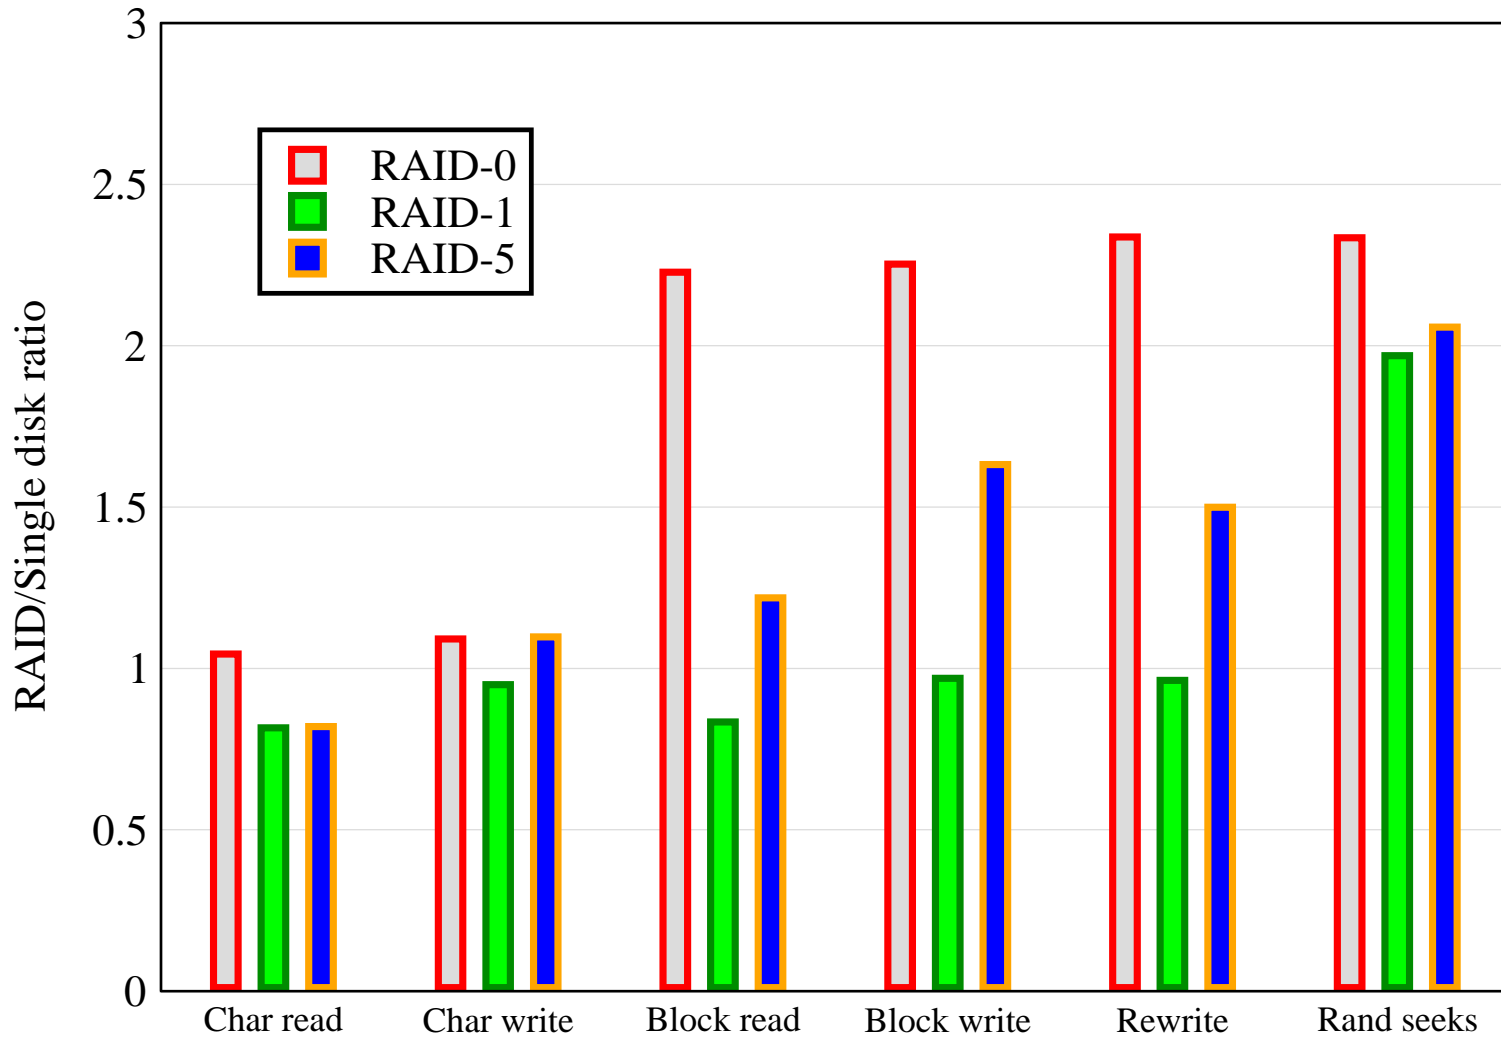

Software RAID performance (3 disks)

file size: 800MB; ext2fs block size: 4k

Single disk benchmark

```
-----Sequential Output-----  ---Sequential Input--  --Random--  
K/sec %CPU K/sec %CPU K/sec %CPU K/sec %CPU K/sec %CPU /sec %CPU  
-Per Char- --Block--- -Rewrite-- -Per Char- --Block--- --Seeks---  
12881 94.5 15140 17.8 5414 13.6 7249 84.6 13858 14.0 96.7 1.5
```

A bar chart. Notice the usage of custom tick labels on the X axis.
(See Plot/Axis properties/Special)