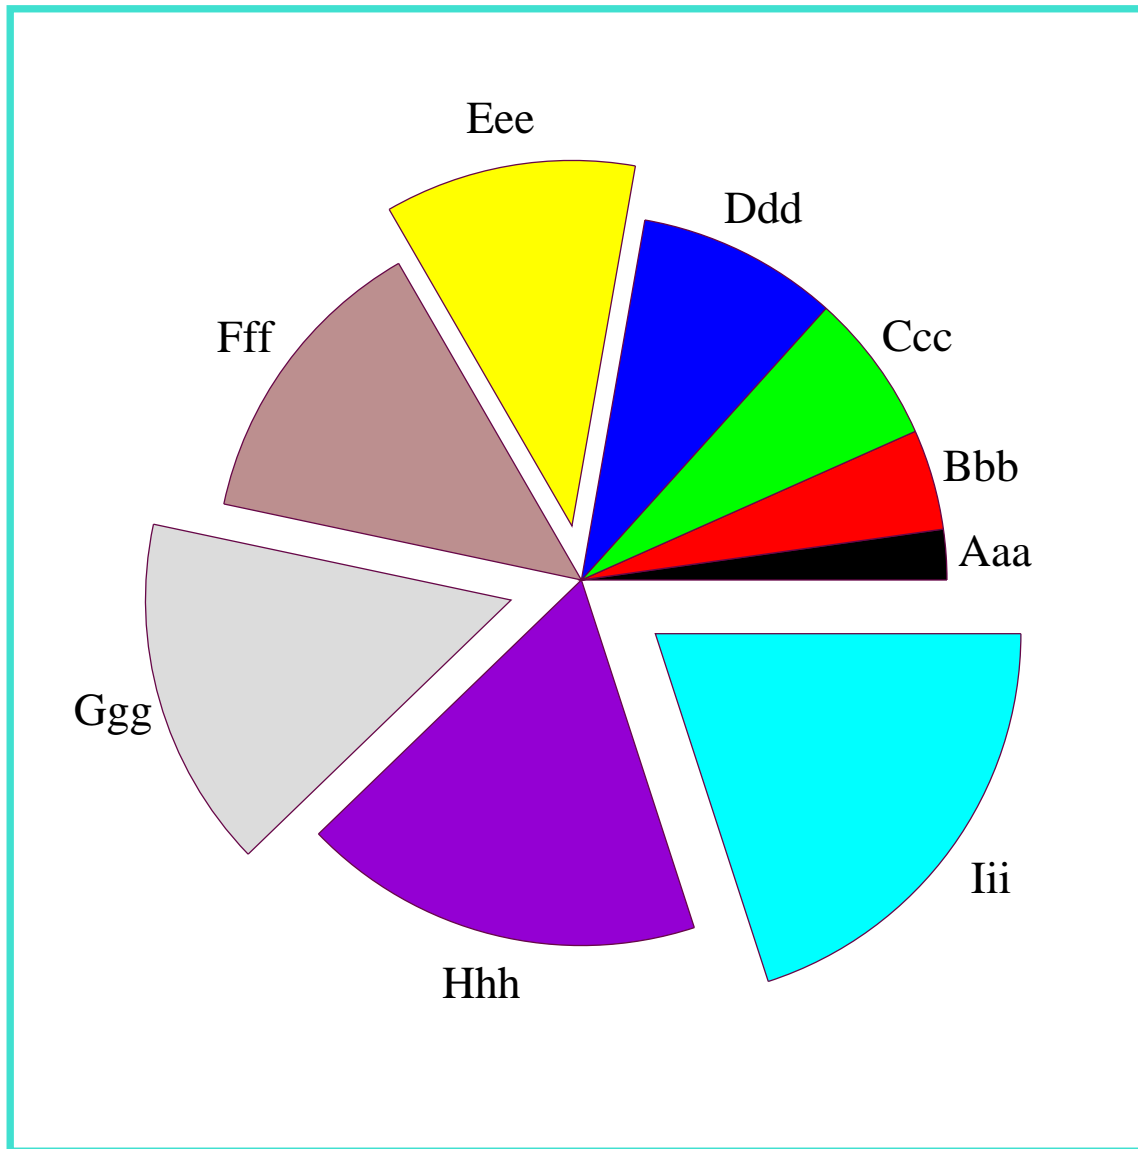

Examples of pie charts

Different colors and patterns (set type XYColPat)

Different colors (set type XYColor)